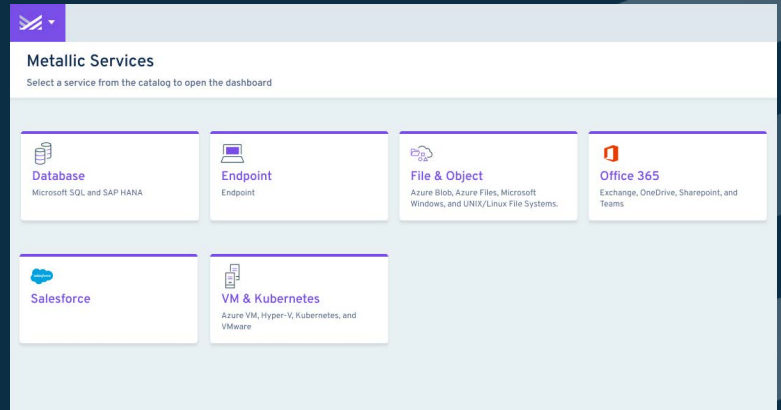

Data protection for the Sales, Service and Financial Clouds

Metallic Backup, from Commvault, delivers powerful, enterprise-grade data protection. With broad-ranging coverage across production and sandbox environments, Metallic keeps valuable Salesforce data safe and recoverable from deletion, corruption, and ransomware attack – with the simplicity of SaaS.

Protect for your Salesforce investment

- ✓ Safeguard production and sandbox environments
- ✓ Rapidly recover from deletion or attack
- ✓ Leverage advanced, hardened security controls

Complete Protection

Robust protection for valuable Salesforce data, including content, files, custom objects, profiles, metadata, hierarchical relationships, and more. Effortlessly backup and restore data at scale, without the cumbersome exports and lengthy refresh windows.

- Comprehensive coverage of users, configurations, and settings
- Daily automated backups
- Granular search with full fidelity restore options
- Flexible point-in-time, in-place, and out-of-place recovery controls
- Deduplication and compression for rapid recovery

Award-winning SaaS

With Metallic™ Salesforce Backup, you get proven data protection, without the hassle. Metallic means simple deployments, built-in maintenance, and automatic updates. SaaS that's proven to reduce costs and eliminate headaches - so you only pay for what you need.

- Unlimited cloud storage and unlimited retention included by default
- Bring your own AWS storage options
- No hardware, installation, or large upfront capital investments
- Zero egress fees or hidden storage charges
- Automatic updates and maintenance

Multi-layered Security

Enterprise-grade protection to safeguard your Salesforce data. With stringent security standards, privacy protocols, and zero-trust access controls built-in, Metallic provides advanced controls combat today's data loss threats.

- Isolated, air-gapped backups from source data
- Layered security plus GDPR compliance
- At-rest and in-flight data encryption
- Role-based, SSO, SAML authentication controls
- SOC2 and ISO 27001 certified

Supported Salesforce Applications

Cloud

- Sales Cloud
- Service Cloud
- Financial Cloud

Supported Salesforce Editions

- Lightning Developer
- Lightning Enterprise
- Lightning Performance
- Lightning Unlimited

Storage

- Microsoft Azure Blob- Hot, Cool, Archive storage
- Unlimited cloud storage with unlimited retention included
- Bring your own AWS storage options