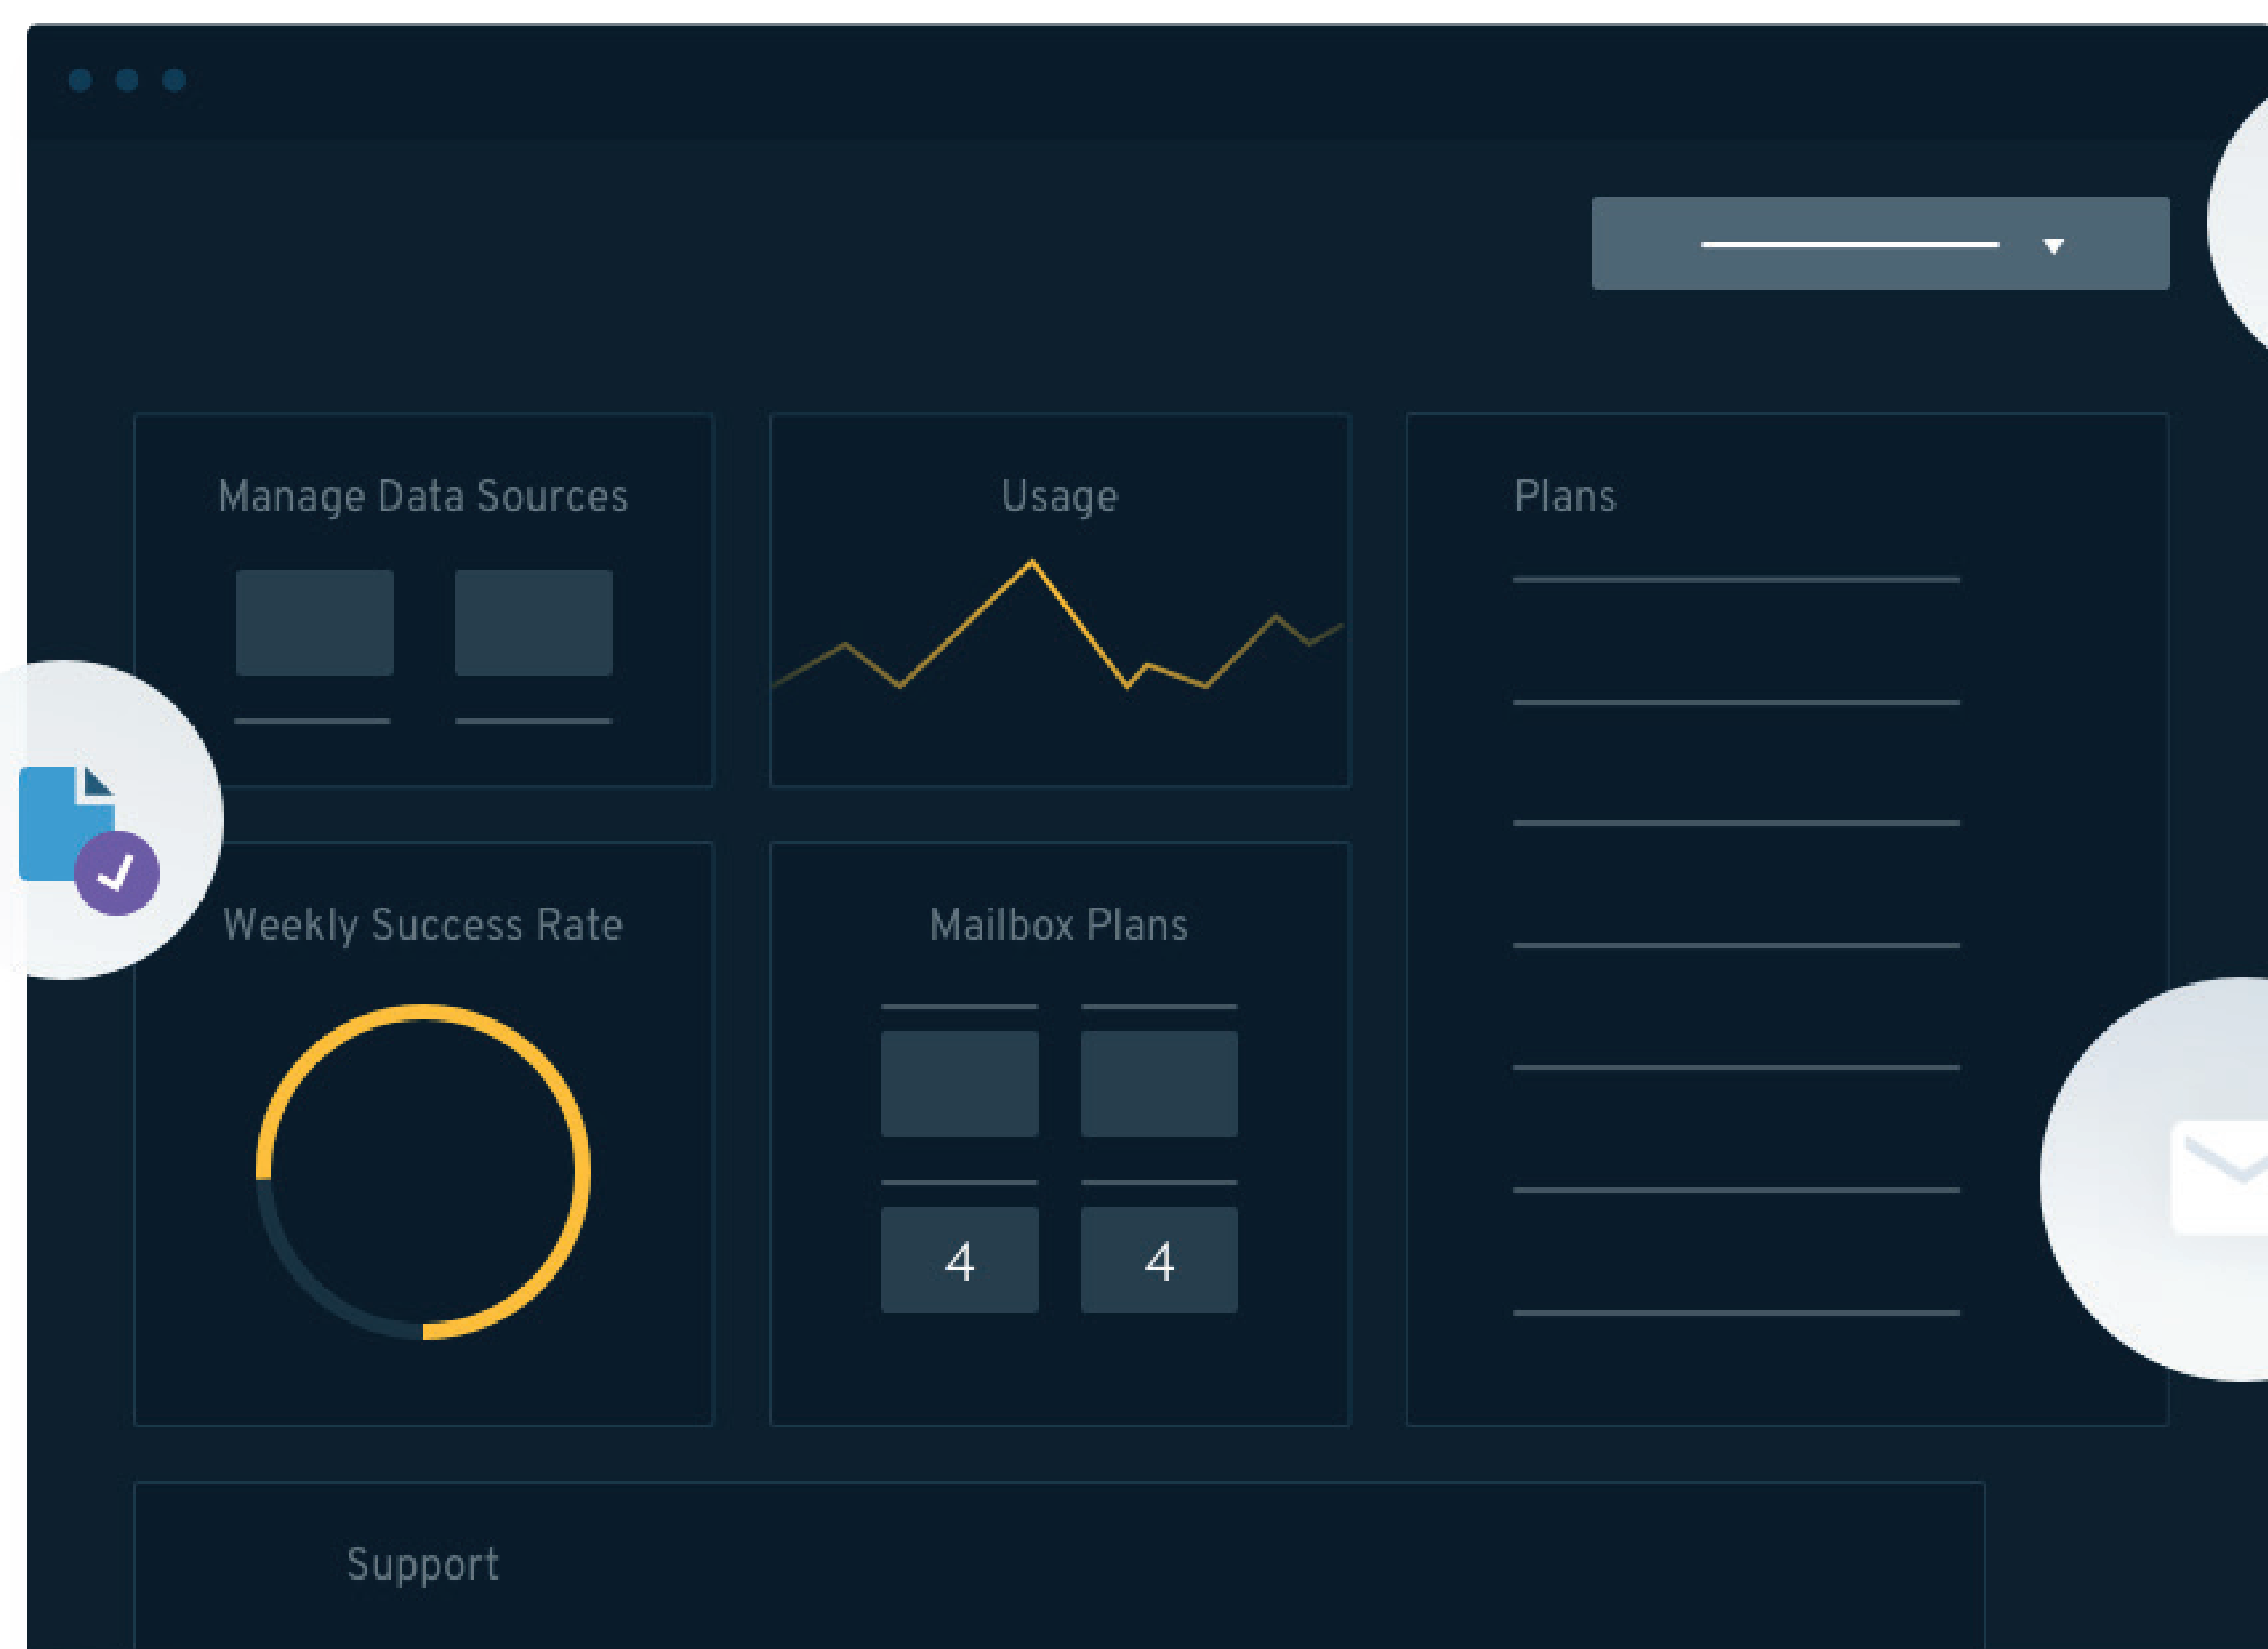

Innovating for tomorrow's challenges

Total coverage

Protect comprehensively for OneDrive, SharePoint Online, Exchange Online – including mailboxes, contacts, documents, and calendar items – as well as Project Online, Teams, and Groups. With our unlimited Azure storage and unlimited retention, there's no limit for your backups.

Tools for vital productivity

Enable fast action and execution with metadata search of inboxes for quick identification and recovery. Notifications and at-a-glance alerts keep everyone on your team informed and ready.