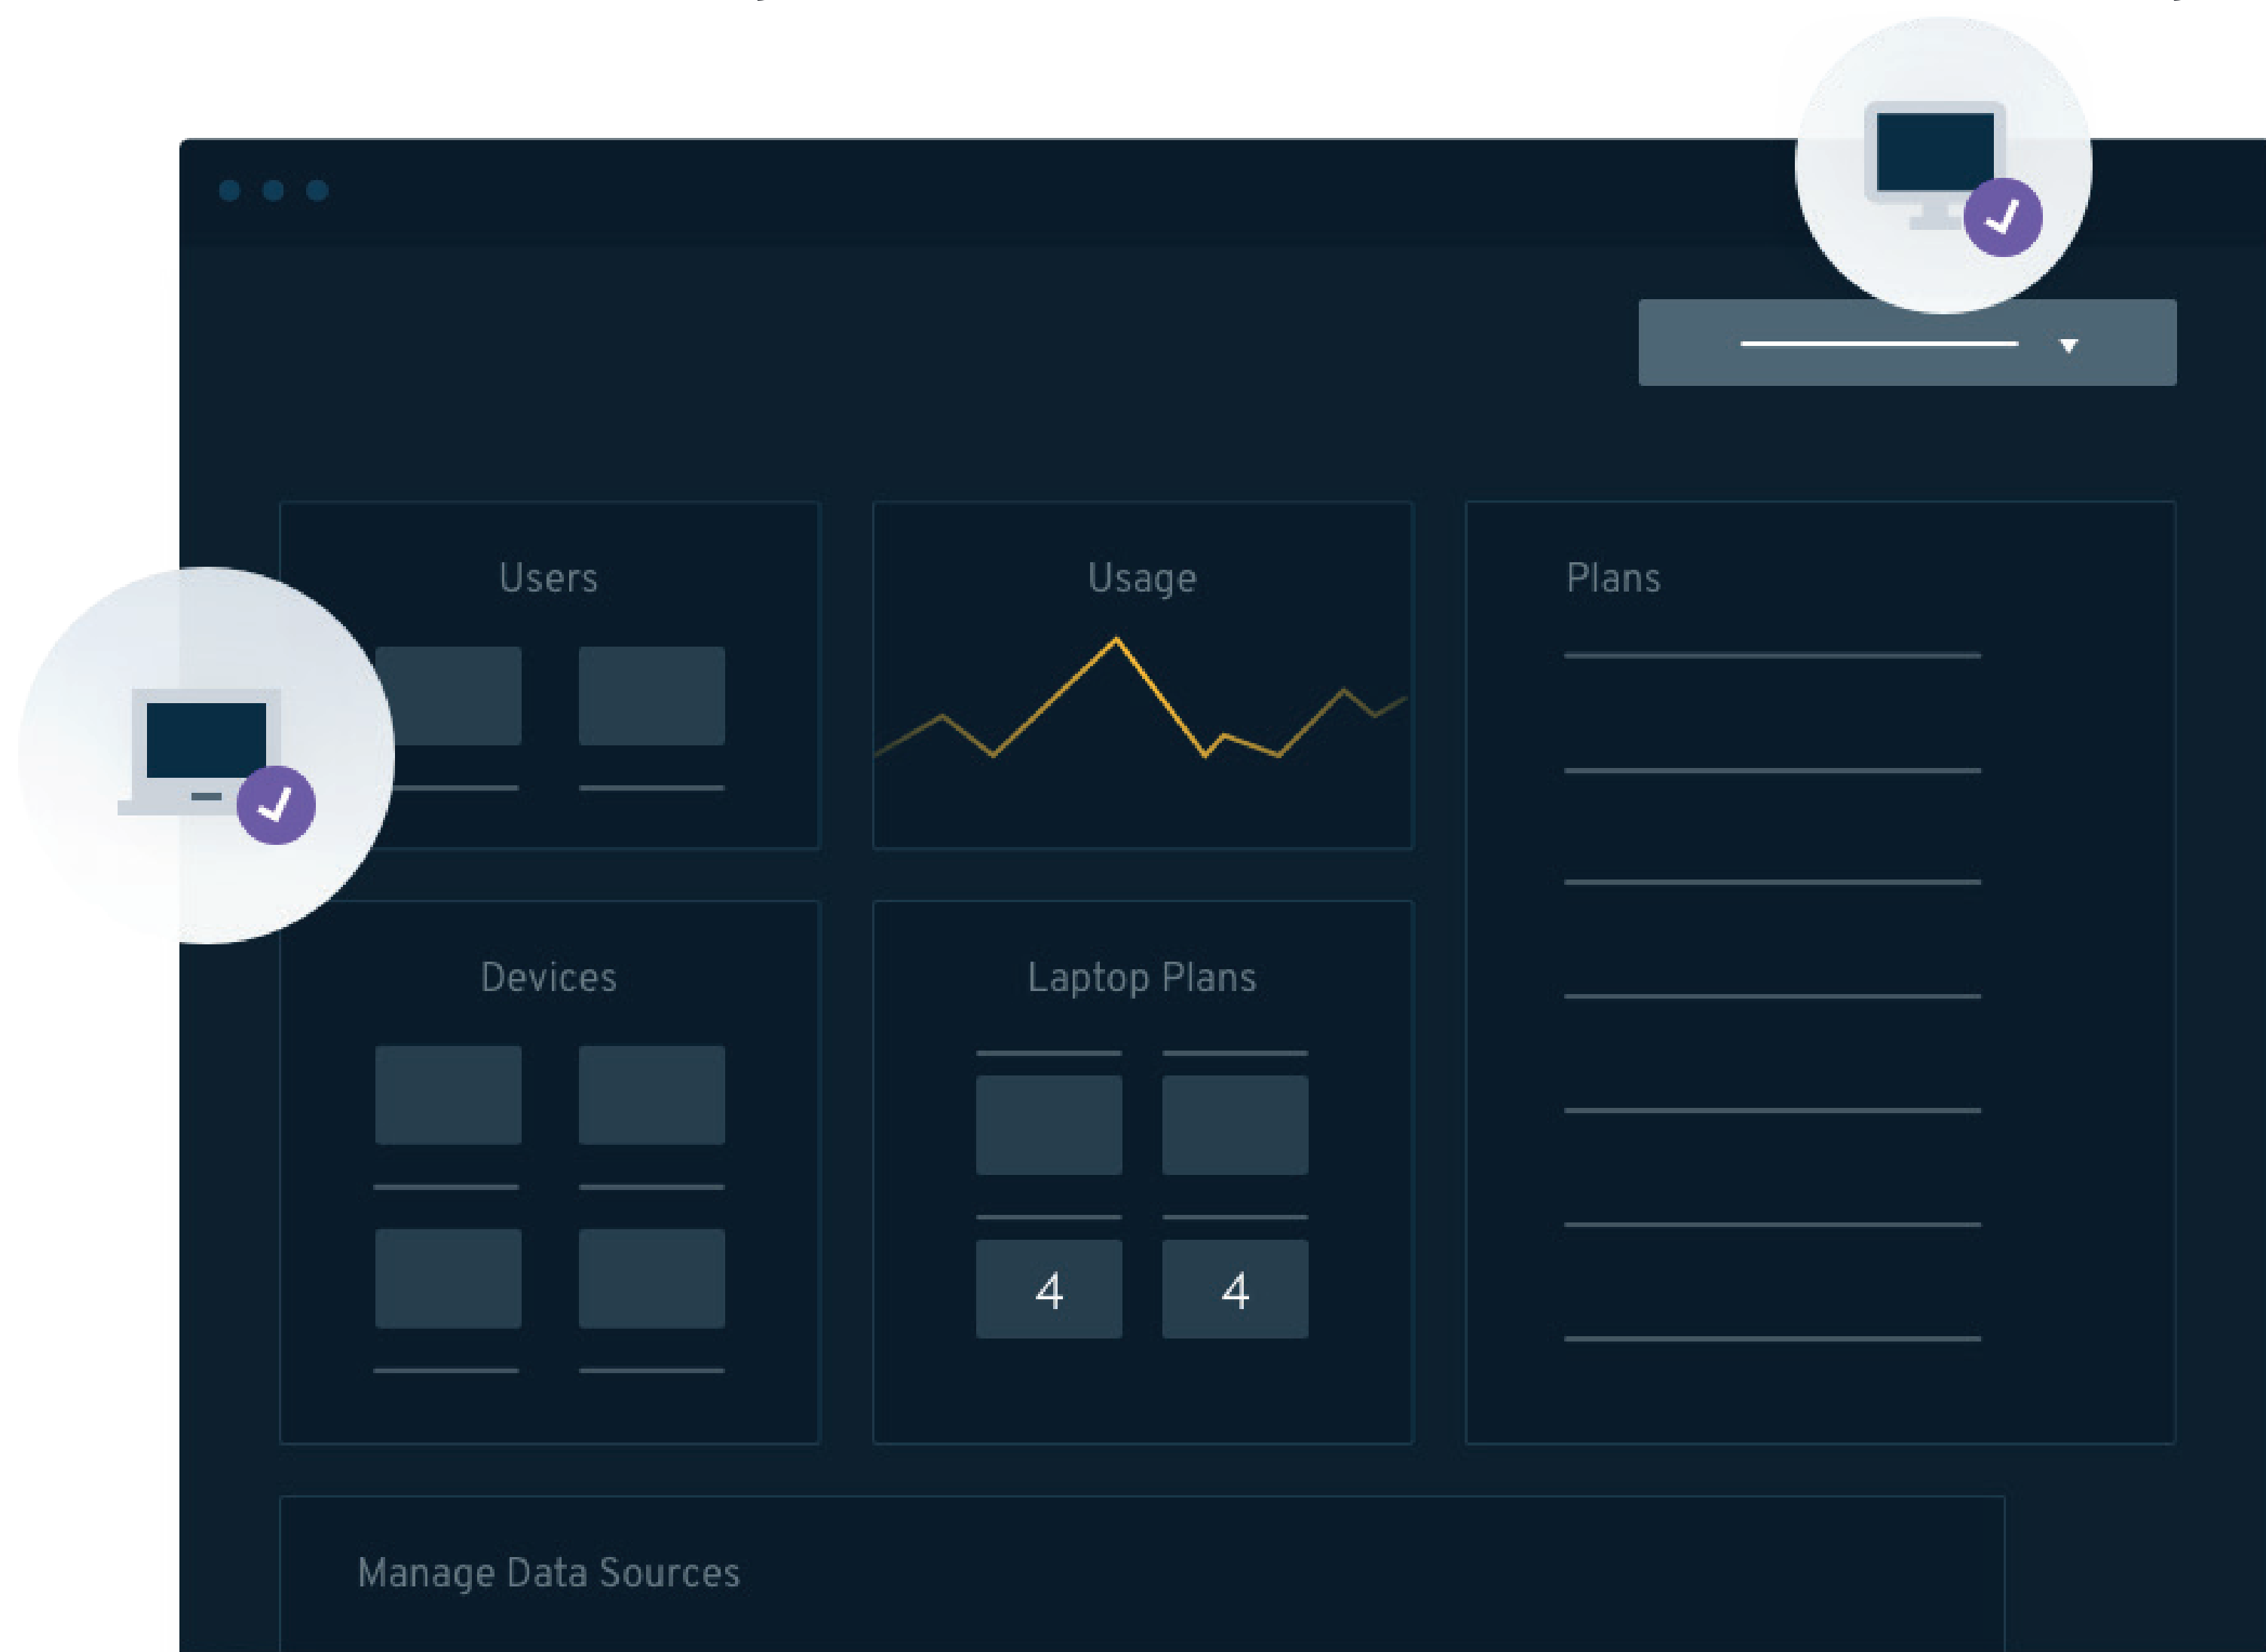

Cover all your bases with endpoint protection

A system's only as strong as its most vulnerable laptop. Fast and secure endpoint backup, flexible and granular restore, scalable and unlimited storage.

Innovating for tomorrow's challenges

Reduced risk

Always be prepared with periodic document encryption and remote wipe, back-data isolation with copy separation from source data, and anomaly detection capabilities to identify abnormal file access patterns.

Rapid Recovery

Time is of the essence with point-in-time and granular restores, and metadata search for quick identification and recovery. Speed is only as useful as it is accurate.

Self-service

Delegate while retaining control with anytime access of all your laptop data from a browser-enabled device. Enable employees to search and restore files, and reduce your IT burden.

Got a need? Consider it covered

- ✔ Automated daily backups
- ✔ Silent backup of laptop and desktop data without impacting user productivity
- ✔ Secure laptop data with encryption, secure erase, geo-location, and remote wipe functions
- ✔ eDiscovery capabilities like compliance search & export
- ✔ Secure data with two-factor authentication, SSO with SAML, and role-based access controls
- ✔ Secure data with two-factor authentication, SSO with SAML, and role-based access controls
- ✔ Source-side deduplication with “incremental forever” minimizes network usage
- ✔ Reporting and alerting functionality on health of backups
- ✔ Dashboard and integrated console for easy management

Supported Platforms and Applications

Operating Systems

Linux

- Fedora release 29 to current
- Debian 9.x to current
- SLES 11.x to 15.x
- RHEL/CentOS 7.x and 8.x
- Ubuntu 8.04 to 18.10
- MacOS Sierra to MacOS Mojave

Windows

- Windows clients - Windows
- 7 to Windows 10

Storage

- Microsoft Azure Blob- Hot, Cool, Archive storage
- Unlimited cloud storage included

Editions Available:

Metallic Endpoint Backup & Recovery
Essentials Edition

Metallic Endpoint Backup & Recovery
eDiscovery Edition